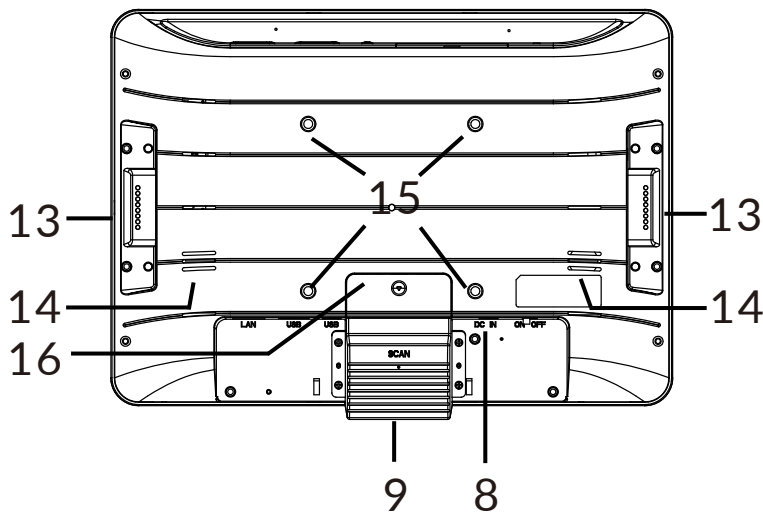

Rear-

(without I/O port covers)